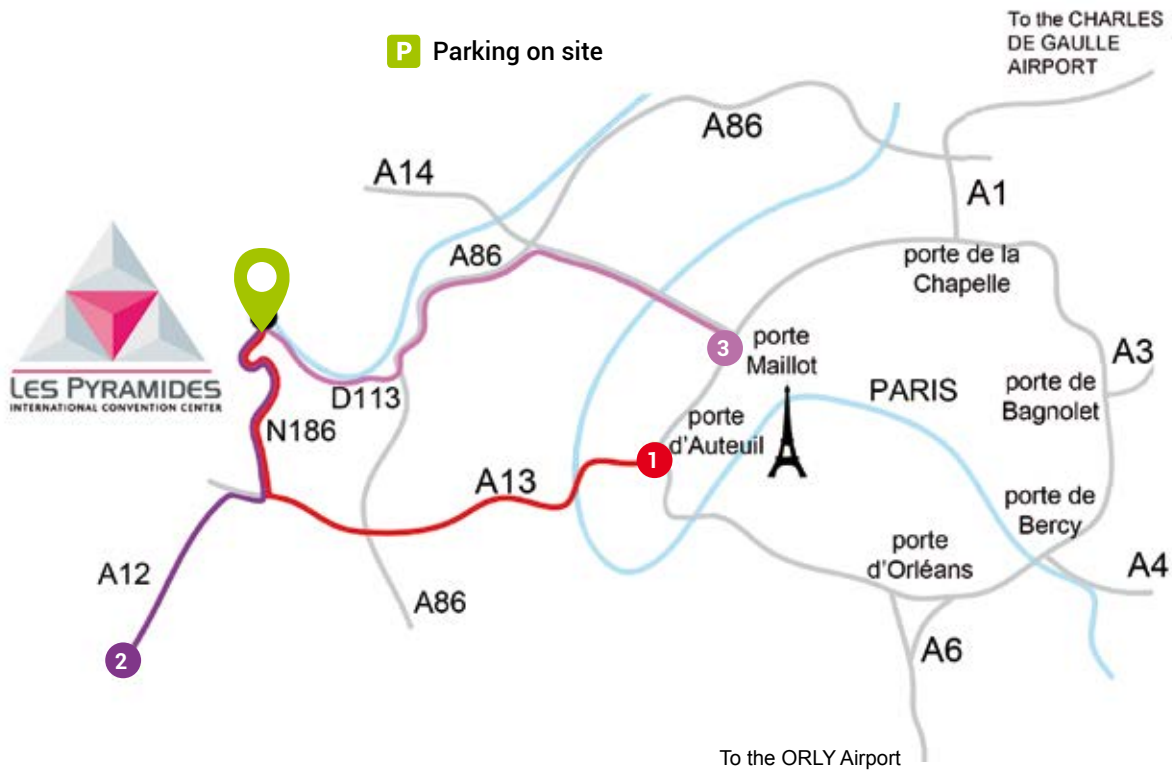

ACCESS & INFORMATION

LES PYRAMIDES

International convention centre

16 Avenue de Saint-Germain

78560 Le Port-Marly

www.les-pyramides.fr

P Parking on site

BY CAR

1 Red route

From Porte d'Auteuil, EXIT A 13
2nd exit direction Saint-Germain-en-Laye
N186, Louveciennes
Direction Marly-le-Roi, Le Pecq
After the bridge, 2nd on your right

2 Purple route

From A 12 direction Paris
EXIT Saint-Germain-en-Laye
N186, Louveciennes
Direction Marly-le-Roi, Le Pecq
After the bridge, 2nd on your right

3 Pink route

From Porte Maillot
Direction La Défense
A 14/A86 direction Nanterre, Versailles
EXIT at Rueil Malmaison
0113 Le Port Marly, Bougival
Direction Le Pecq